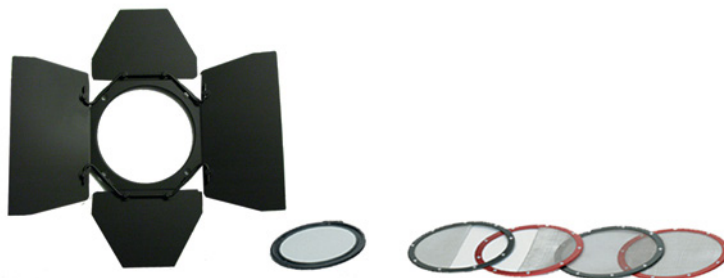

COMPONENTS FOR DAYLIGHT

COMPONENTS FOR DAYLIGHT

Ident. No.	Description	Price / EURO
L2.74230.0	4-leaf barndoor, black, 215 mm for Daylight 575	poa €
L2.70637.0	Scrim Set, full double, half double, full single, half single, 215 mm, 8 1/2" for Daylight 575	90,00 €
L2.70637.A	Scrim, full single, 215 mm, 8 1/2" for Daylight 575	22,00 €
L2.70637.B	Scrim, full double, 215 mm, 8 1/2" for Daylight 575	19,00 €
L2.70637.C	Scrim, half single, 215 mm, 8 1/2" for Daylight 575	22,00 €
L2.70637.D	Scrim, half double, 215 mm, 8 1/2" for Daylight 575	19,00 €
L2.75828.0	Lamp HMD 575 W DE Osram 220 V	280,00 €
L2.70636.0	Scrim Set, full double, half double, full single, half single, 325 mm, 12 5/8" for Daylight 1,2 kW	90,00 €
L2.70636.A	Scrim, full single, 325 mm, 12 5/8" for Daylight 1,2 kW	20,00 €
L2.70636.B	Scrim, full double, 325 mm, 12 5/8" for Daylight 1,2 kW	23,00 €
L2.70636.C	Scrim, half single, 325 mm, 12 5/8" for Daylight 1,2 kW	20,00 €
L2.70636.D	Scrim, half double, 325 mm, 12 5/8" for Daylight 1,2 kW	23,00 €
L2.75831.0	Lamp HMD 1200 W DE Osram 220 V	poa €
L2.75834.0	Lamp HMD 2500 DE Osram	540,00 €
L2.81230.0	Set of 4 scrims (400 mm / 15 3/4")	155,00 €
L2.81230.A	Full Single (400 mm / 15 3/4")	40,00 €
L2.81230.B	Full Double (400 mm / 15 3/4")	45,00 €
L2.81230.C	Half Single (400 mm / 15 3/4")	40,00 €
L2.81230.D	Half Double (400 mm / 15 3/4")	45,00 €
L2.70634.0	Set of 4 scrims (530 mm / 21")	270,00 €