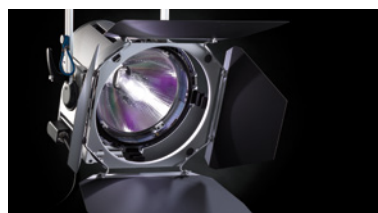

Lighting Price List 2013

LED Daylight Ballasts Tungsten Fluorescent PLA